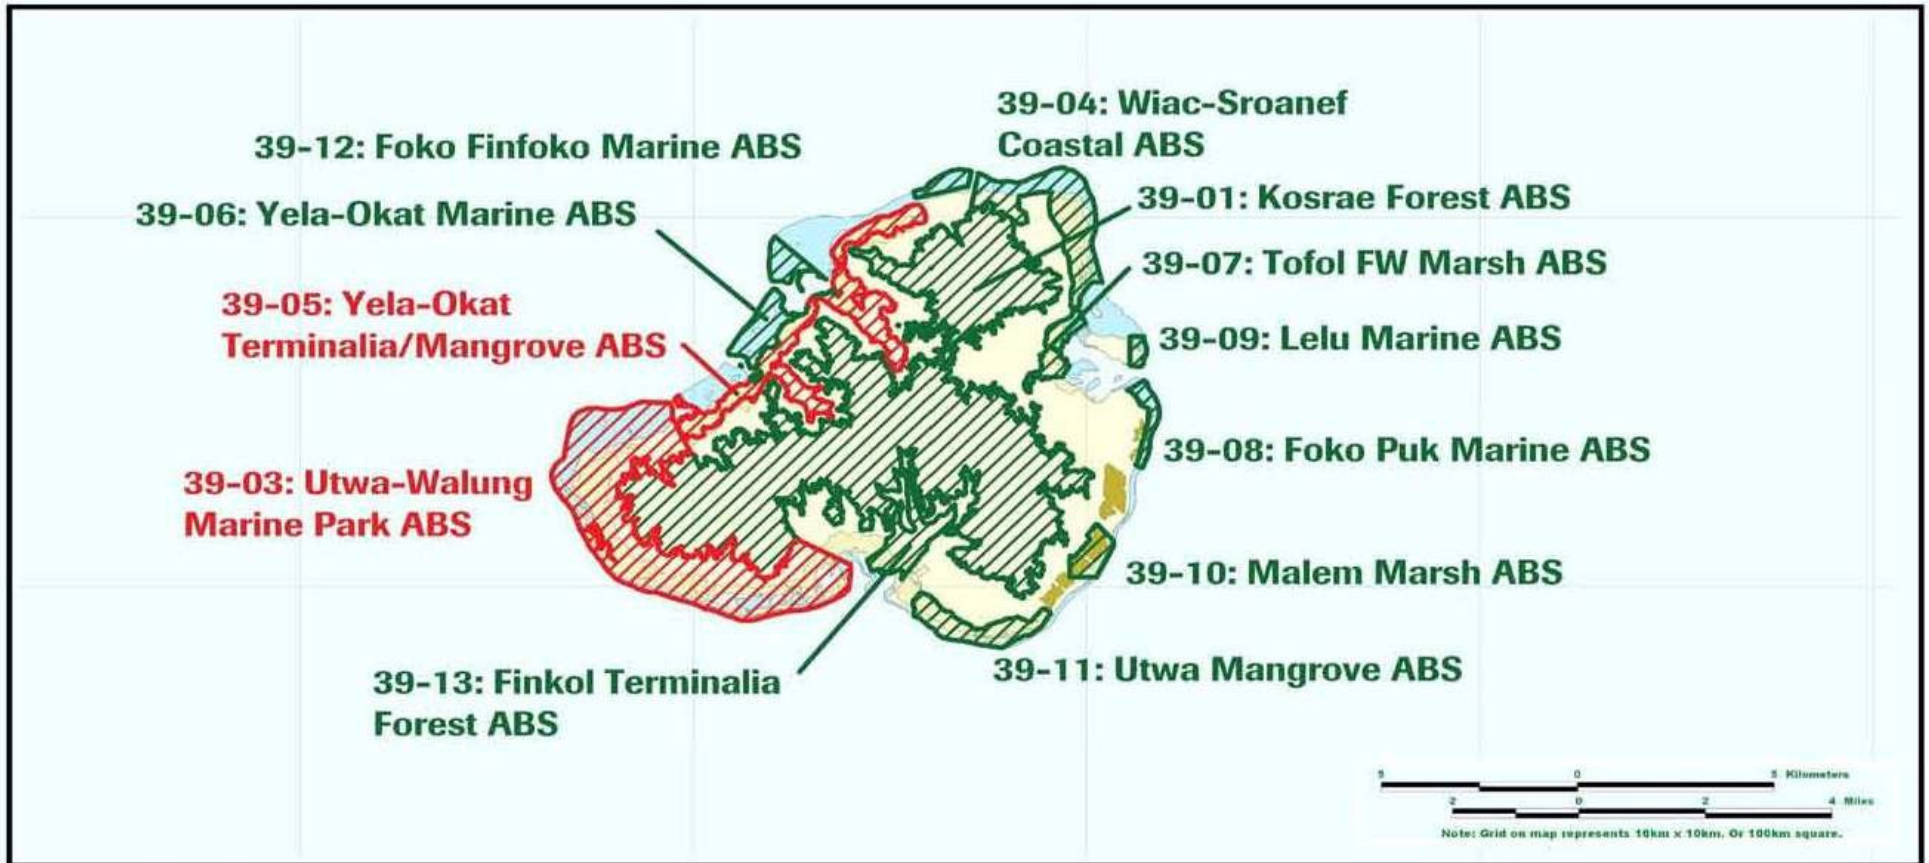

# KOSRAE STATE

## Areas of Biodiversity Significance

### Areas of Biodiversity Significance

- Priority Area (in green)
- Priority Action Area (in red)

### Base data

- Land
- Inland water
- Swamp
- Mangroves

- Reef
- Shallow reef
- 10km x 10km grid